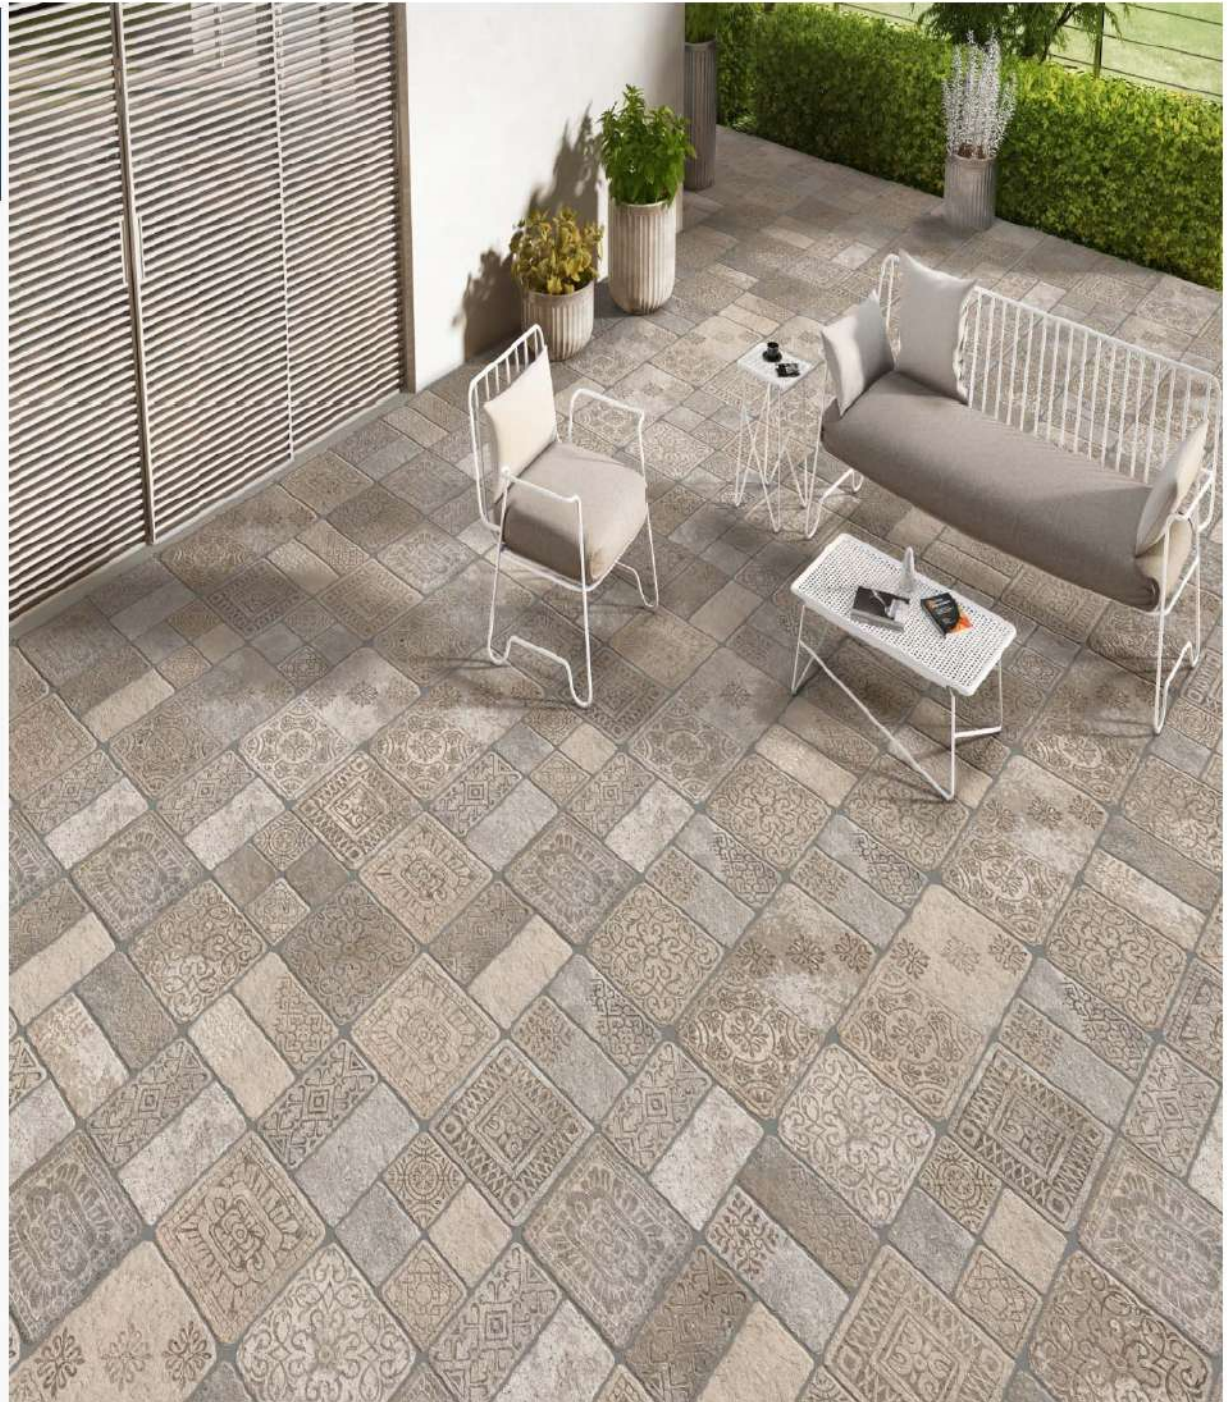

Lyon Kandla | 300x600MM
Packing & Punch Random :- 04 pc
Thickness :- 12 MM

Lyon Rock | 300x600MM
Packing & Punch Random :- 04 pc
Thickness :- 12 MM

THE STONE PEOPLE

D - 200, Marble Market,
Mansarover Garden,
New Delhi - 110015.
INDIA.