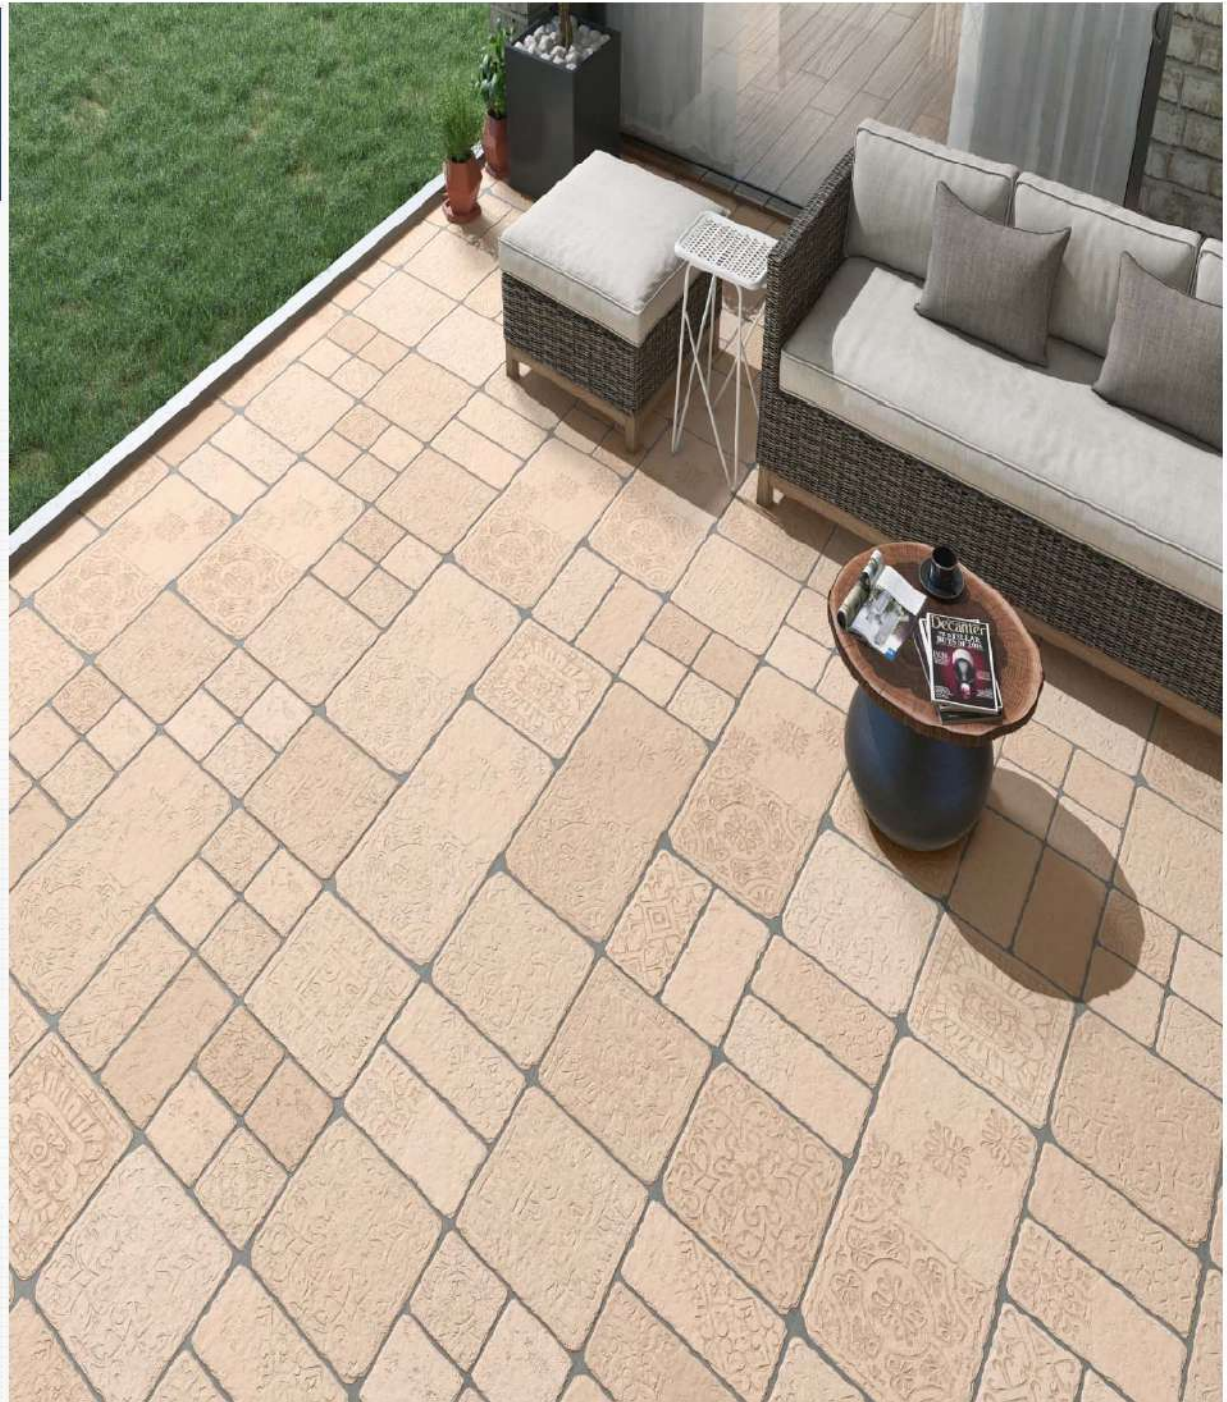

Lyon Mati | 300x600MM
Packing & Punch Random :- 04 pc
Thickness :- 12 MM