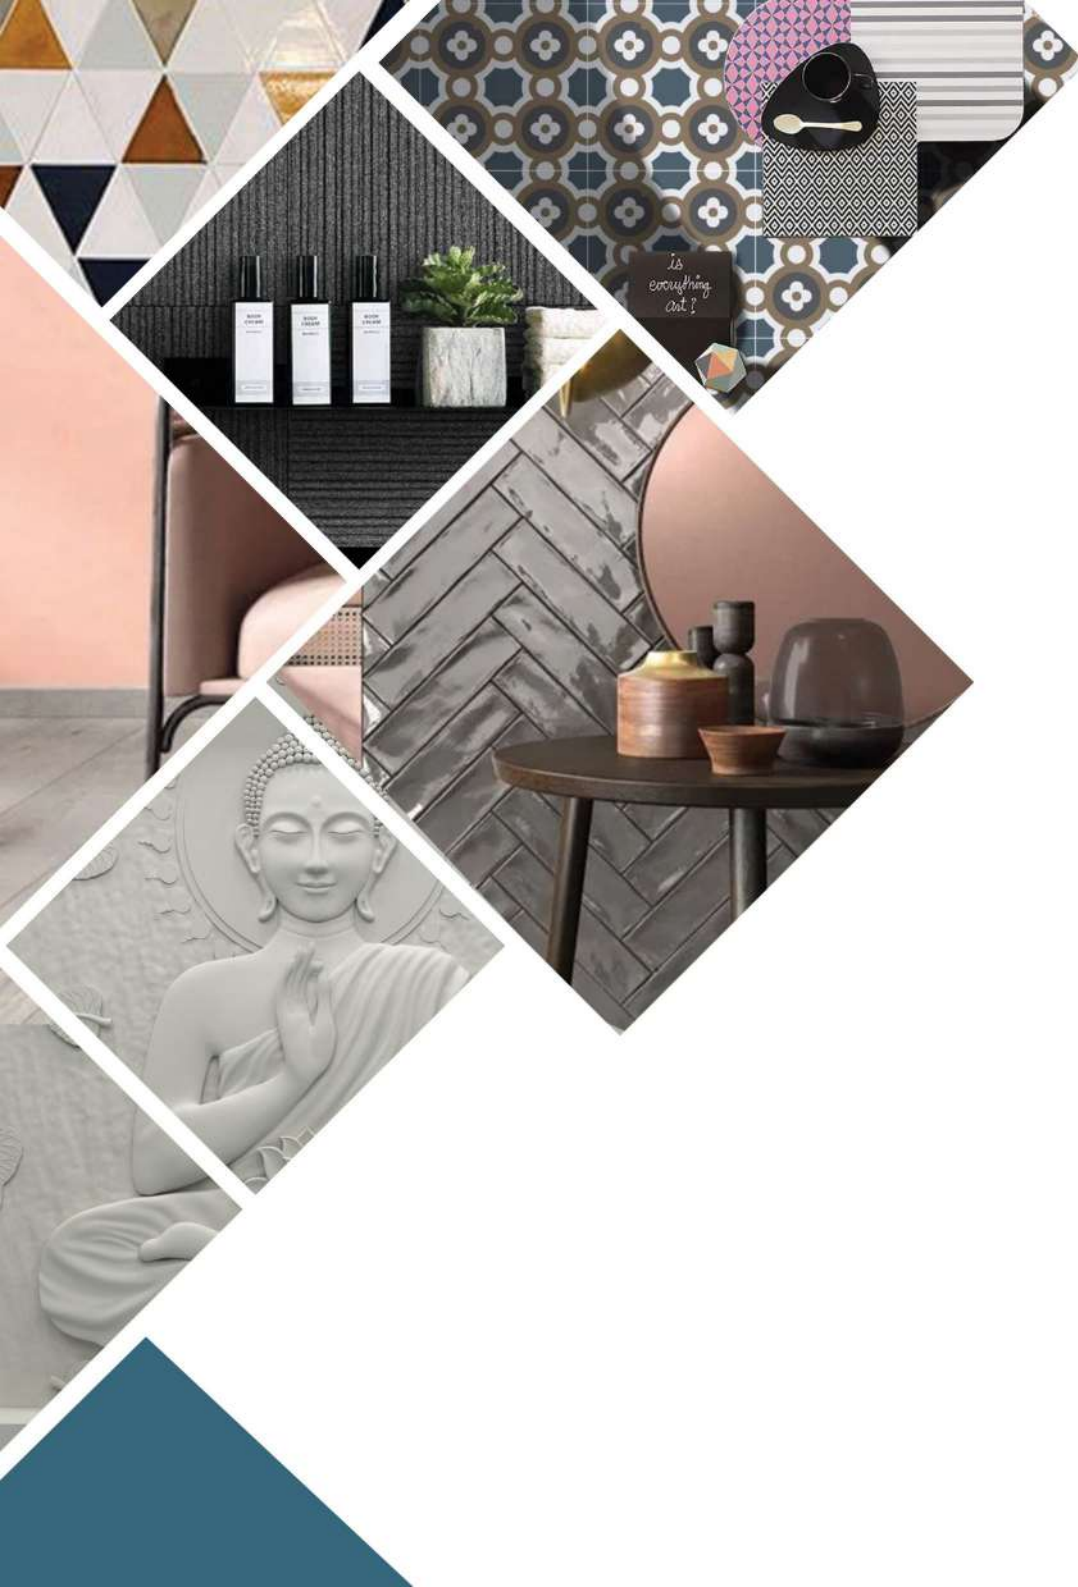

THE STONE PEOPLE

D - 200, Marble Market,
Mansarover Garden,
New Delhi - 110015.
INDIA.

+91 11 2511 1111 | +91 98739 39391
stonepeopleindia@gmail.com

www.thestonepeople.in