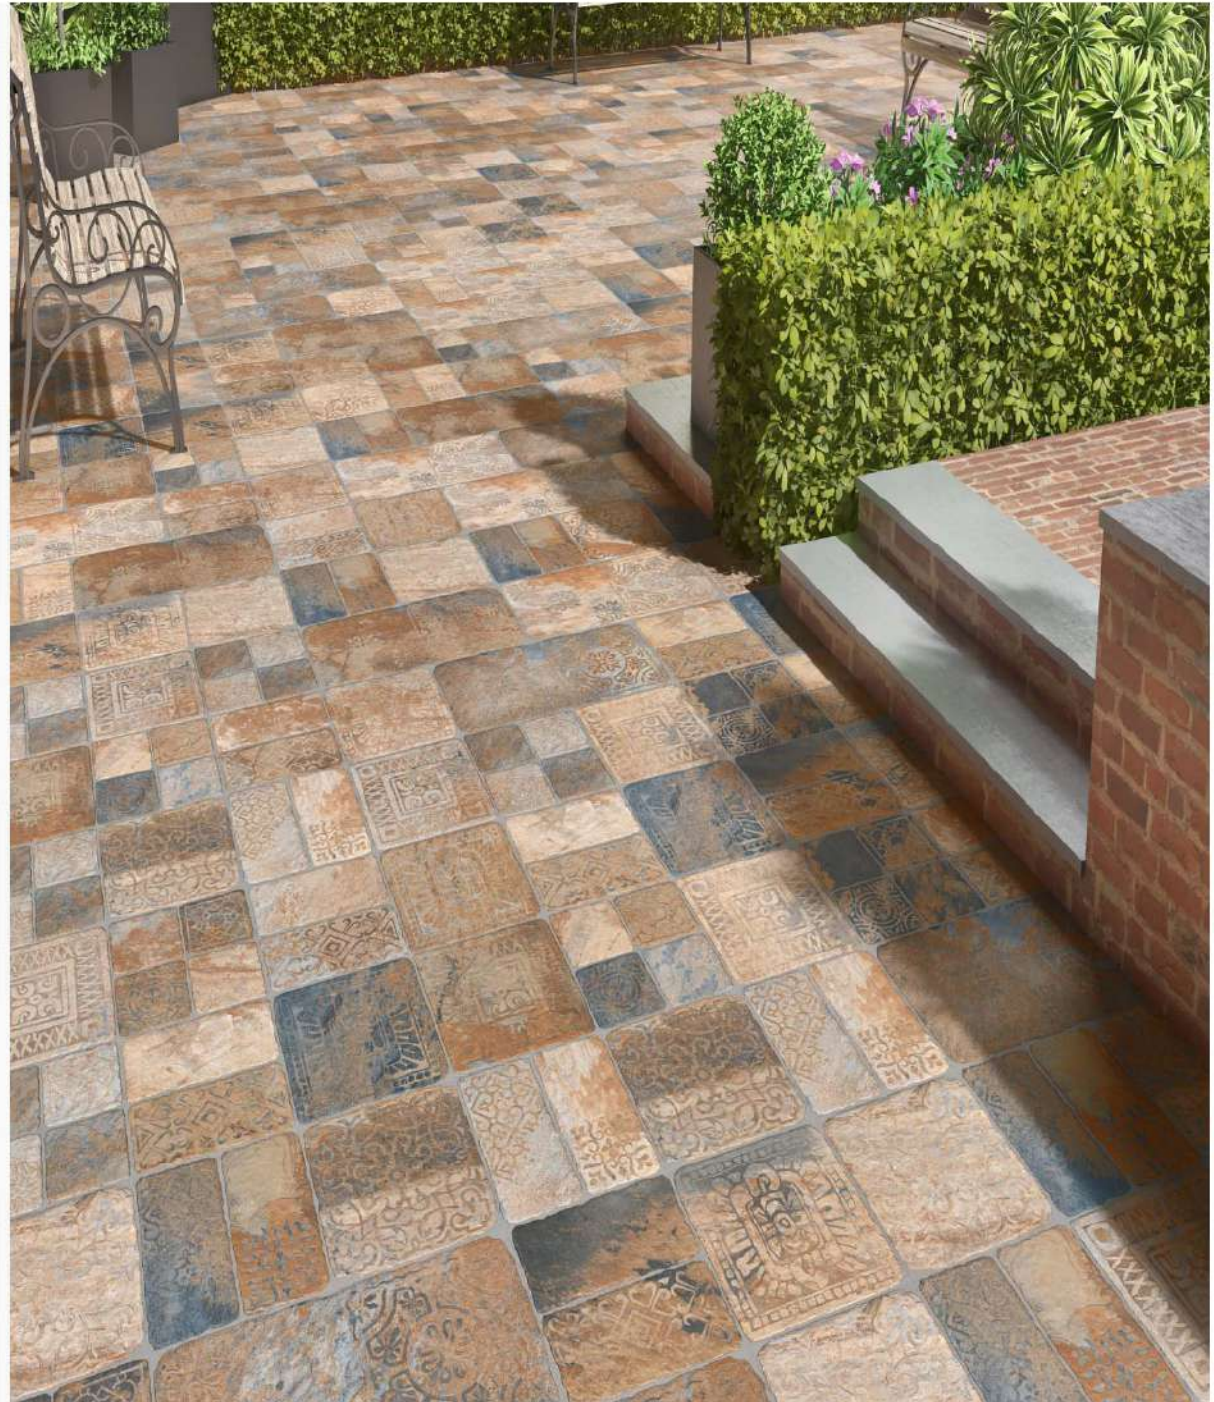

Lyon Jaisalmer | 300x600MM
Packing & Punch Random :- 04 pc
Thickness :- 12 MM