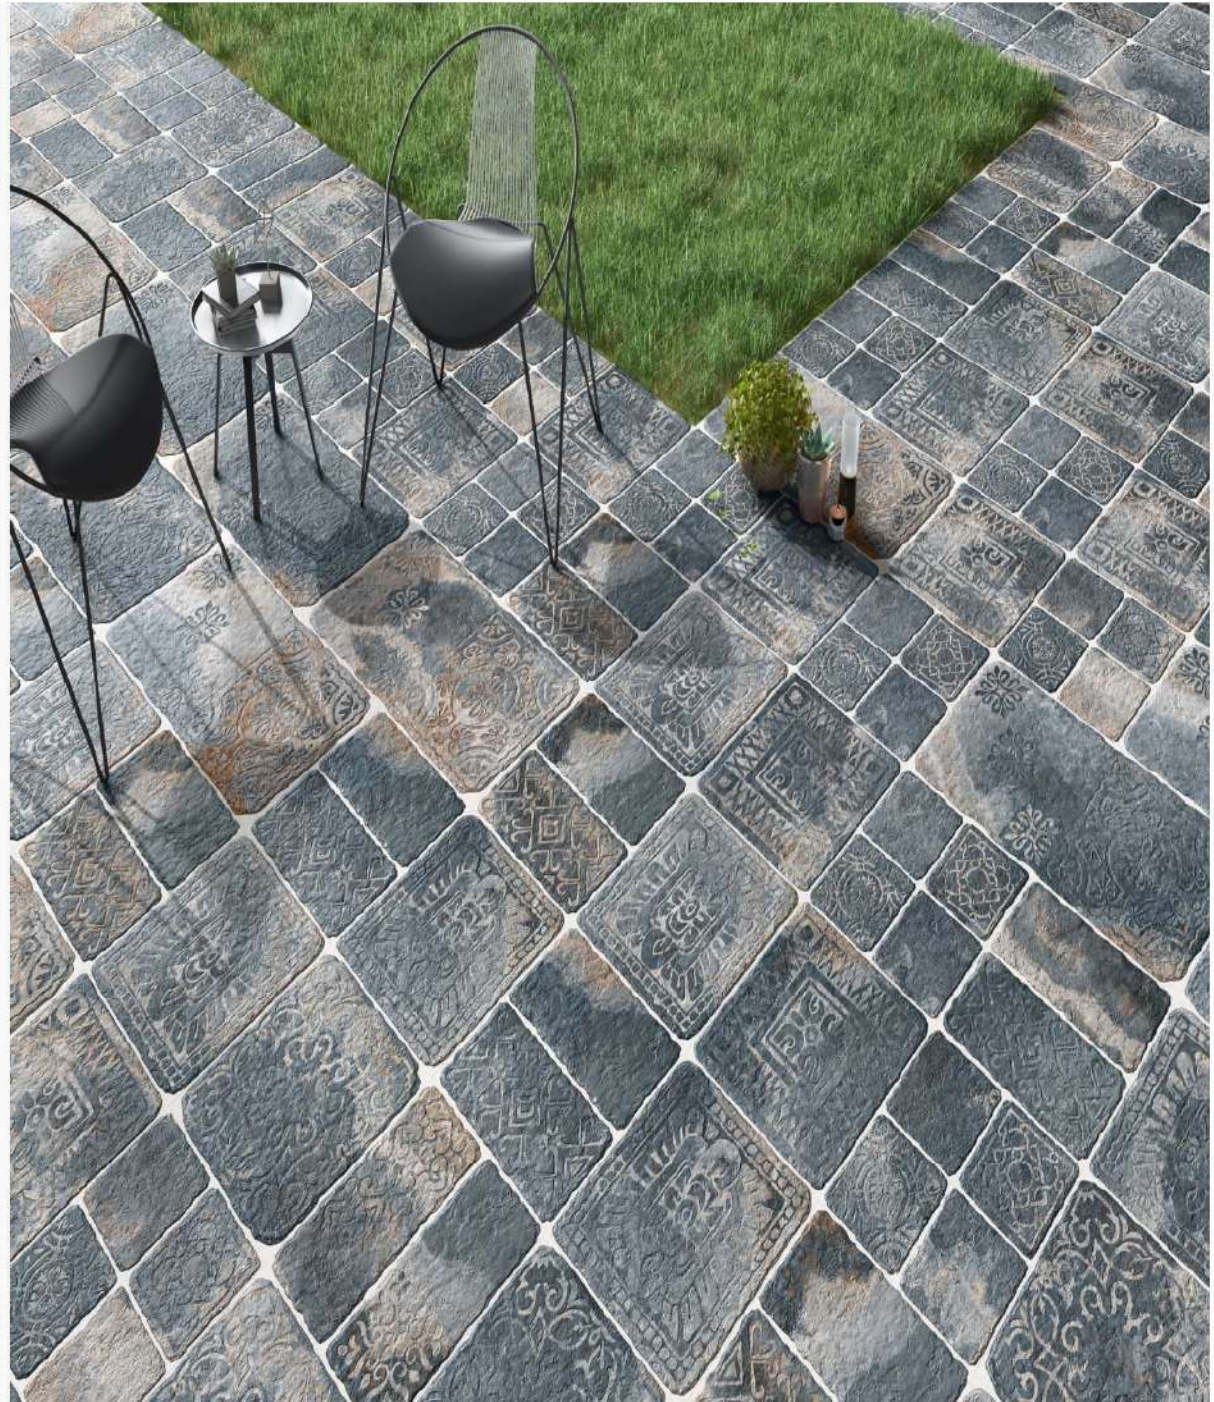

Lyon Kandla | 300x600MM
Packing & Punch Random :- 04 pc
Thickness :- 12 MM

Lyon Rock | 300x600MM
Packing & Punch Random :- 04 pc
Thickness :- 12 MM

THE STONE PEOPLE

D - 200, Marble Market,
Mansarover Garden,
New Delhi - 110015.
INDIA.