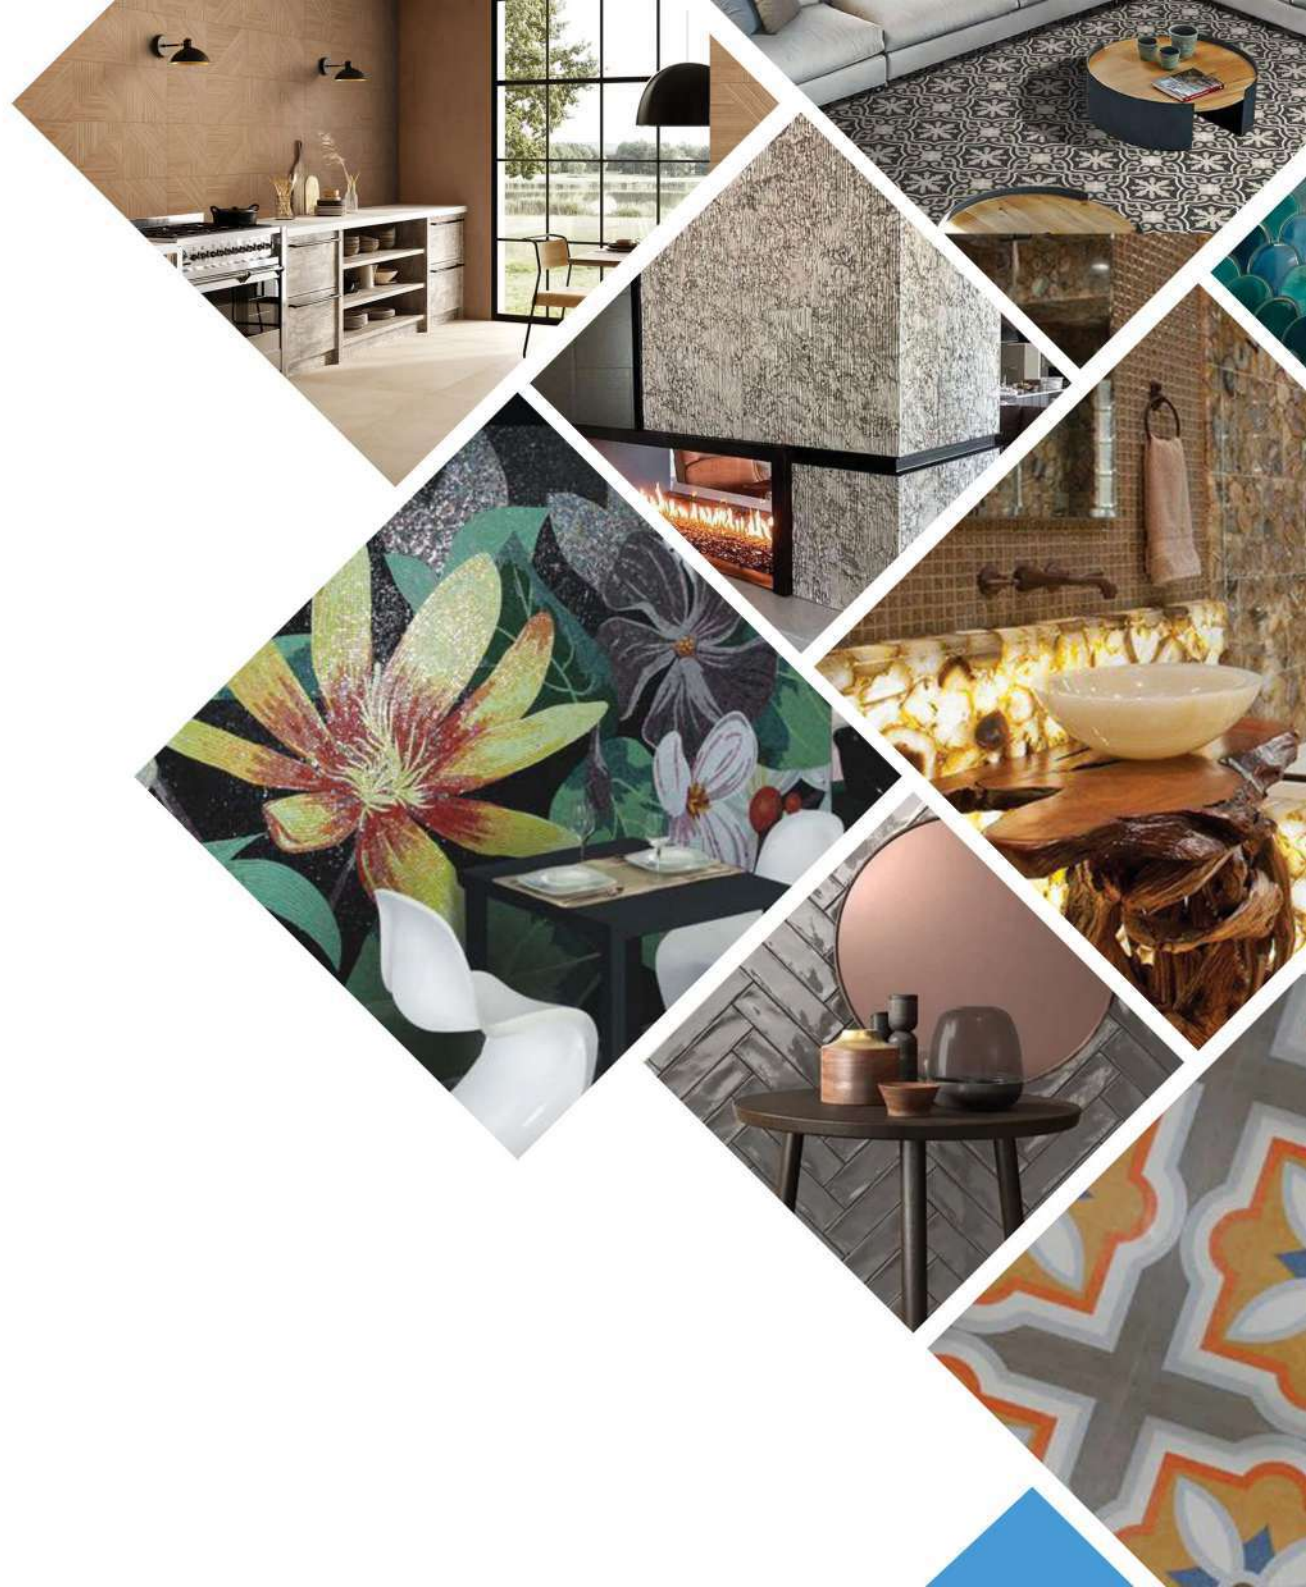

INDIA'S MOST RELIABLE
DESIGNER TILES
& STONE COMPANY

www.thestonepeople.in