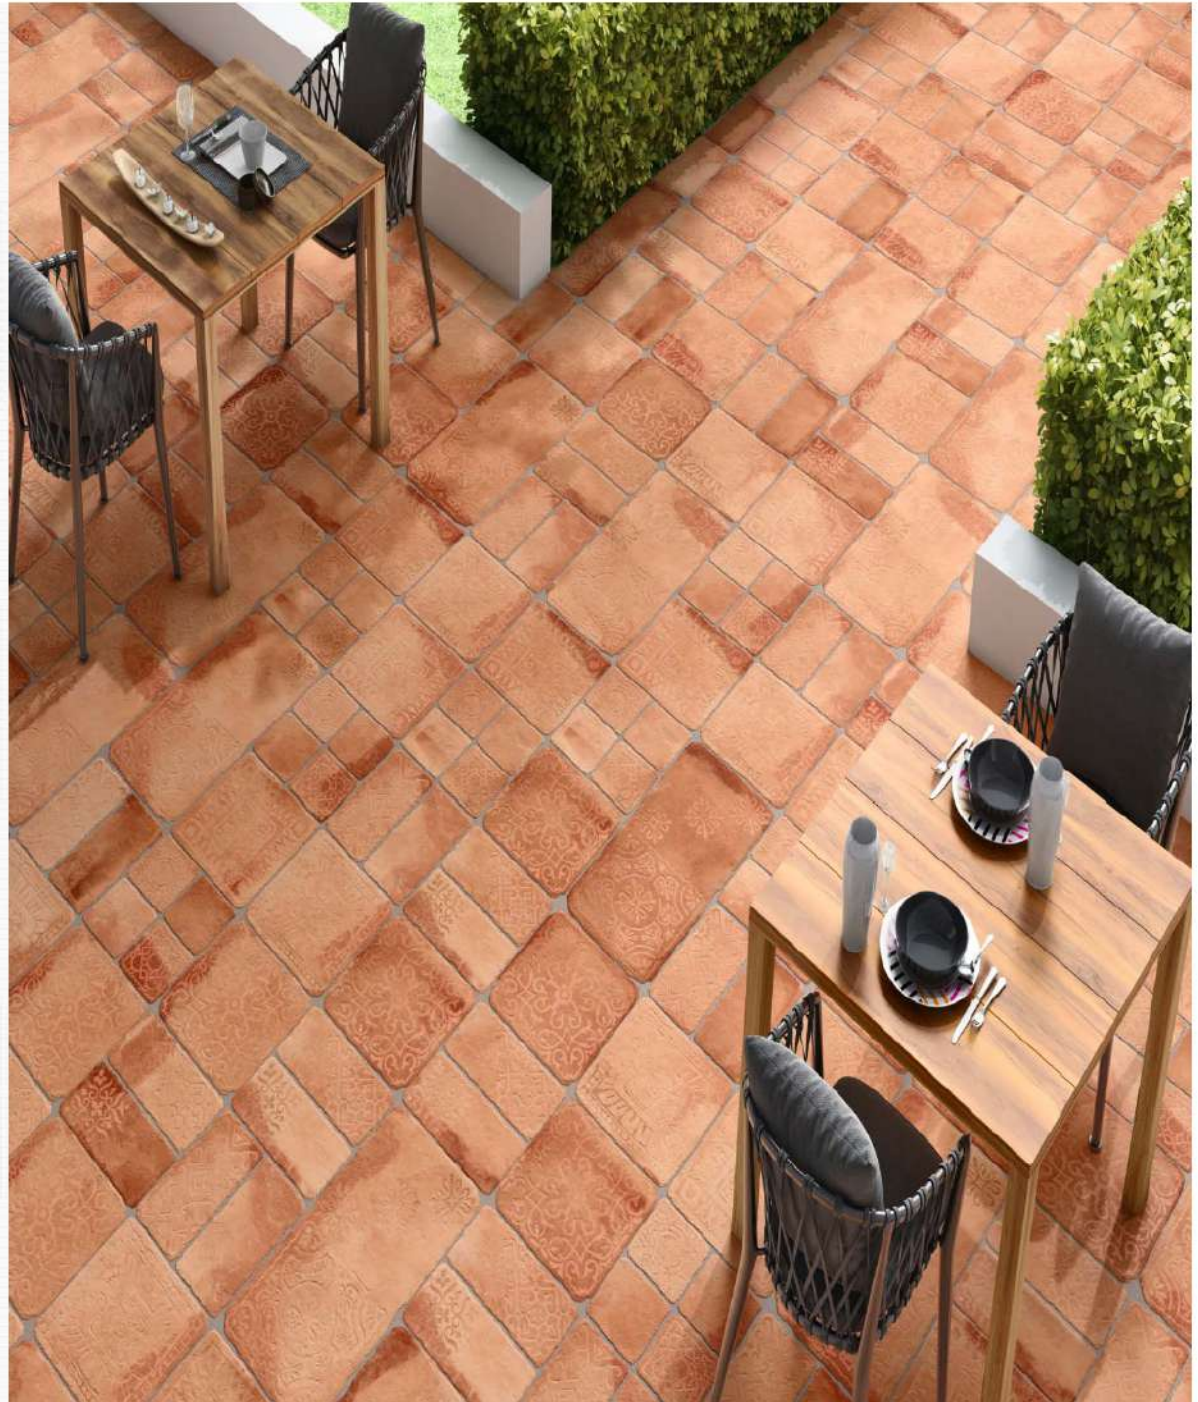

Lyon Brown | 300x600MM
Packing & Punch Random :- 04 pc
Thickness :- 12 MM