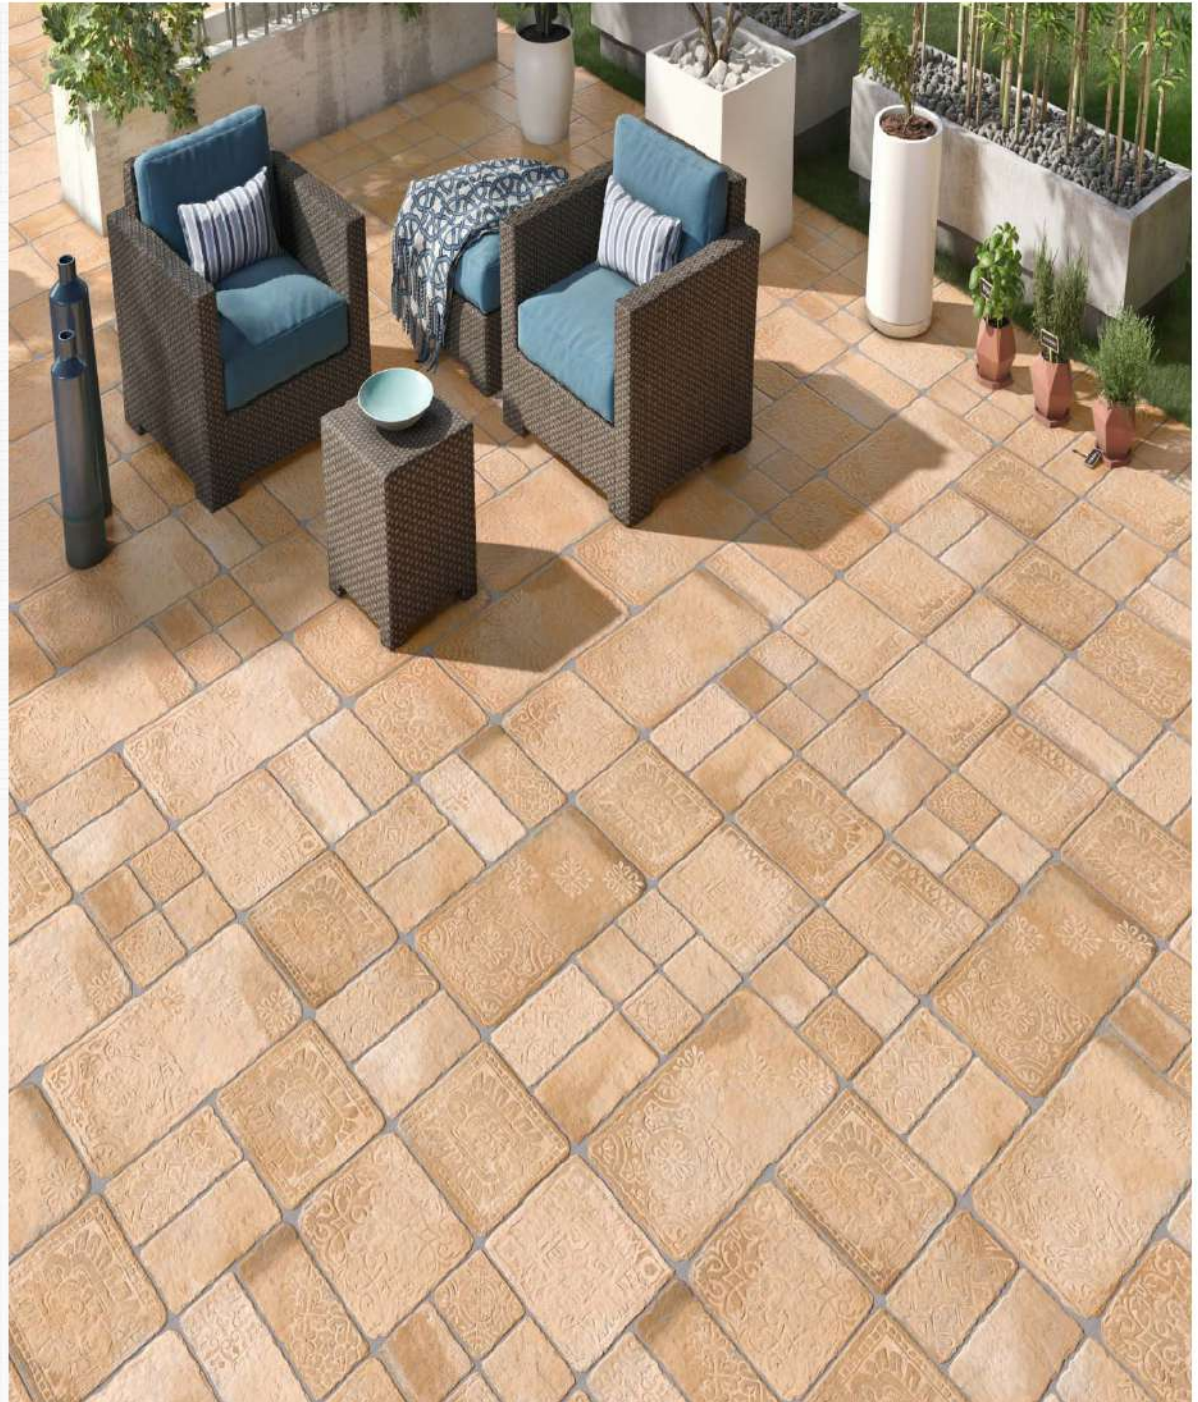

Lyon Kandla | 300x600MM
Packing & Punch Random :- 04 pc
Thickness :- 12 MM

Lyon Rock | 300x600MM
Packing & Punch Random :- 04 pc
Thickness :- 12 MM

THE STONE PEOPLE

D - 200, Marble Market,
Mansarover Garden,
New Delhi - 110015.
INDIA.